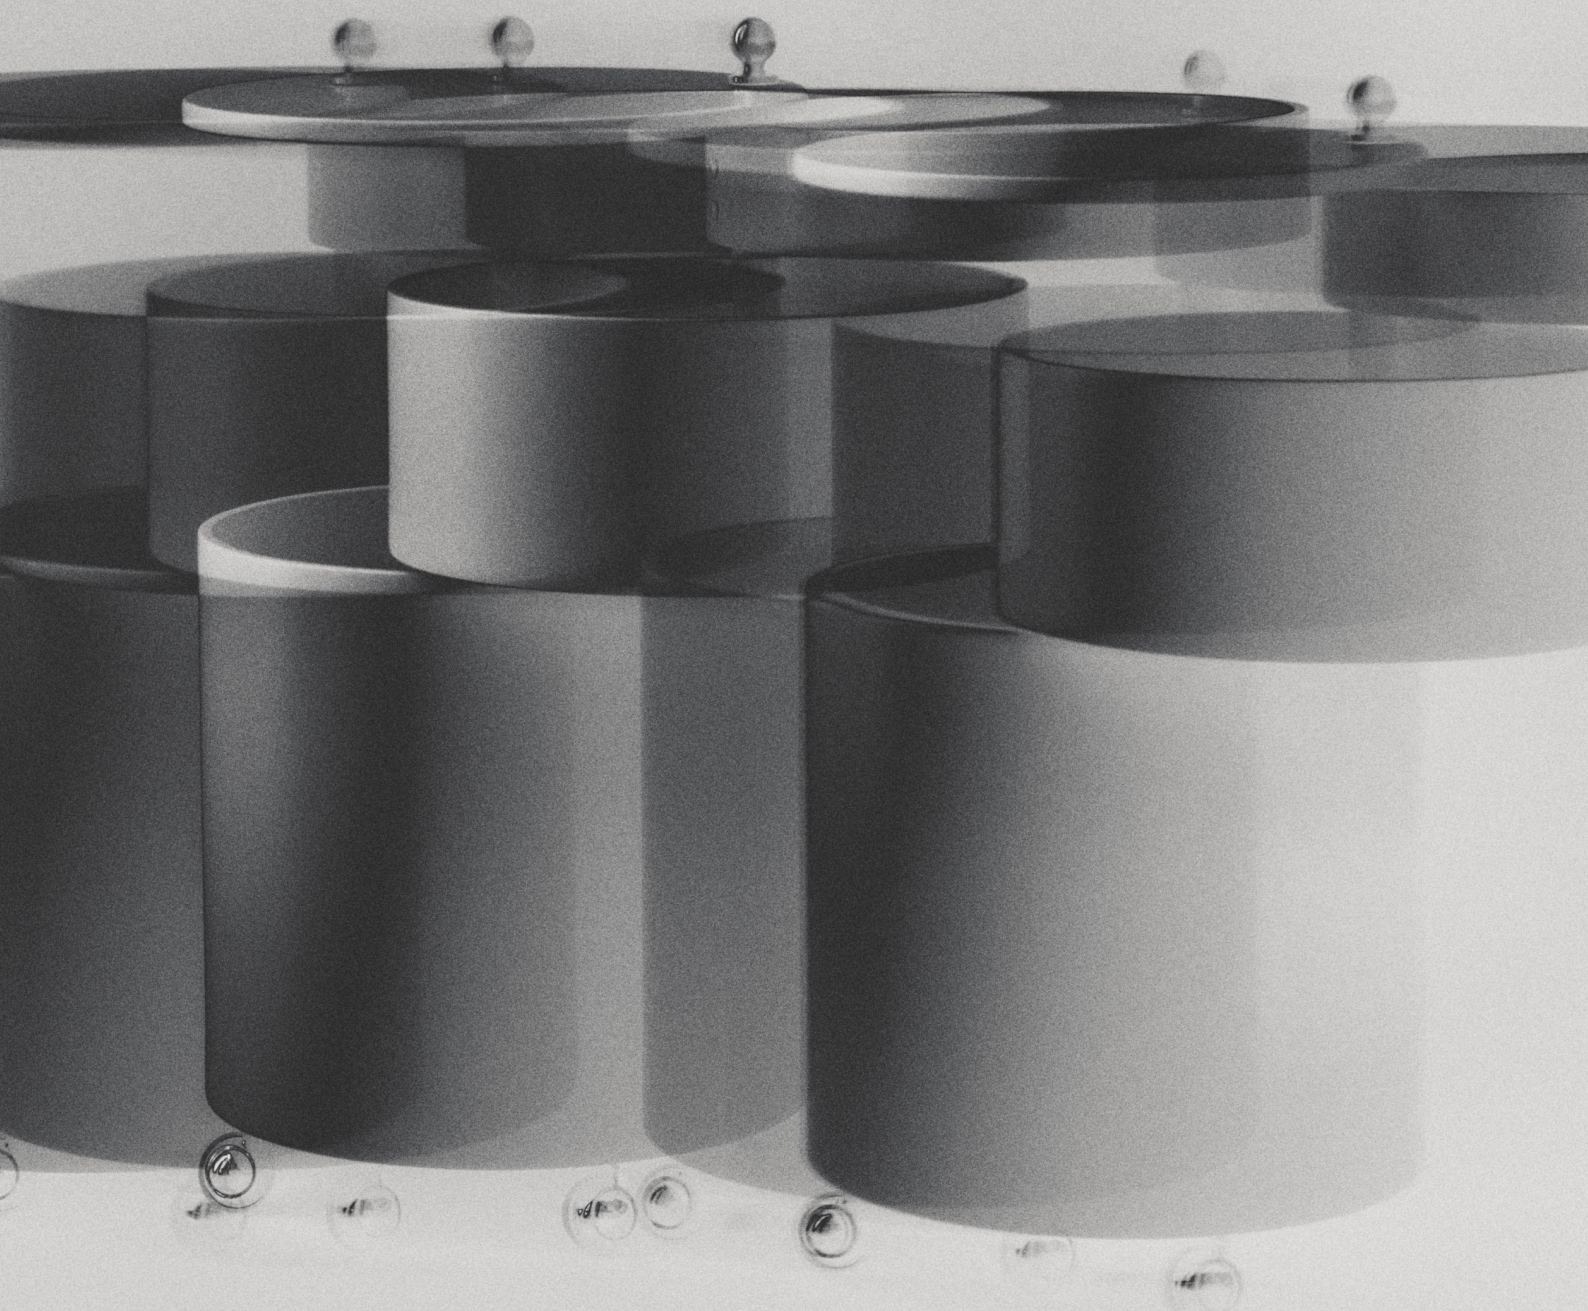

BARBOY
1963

VERNER PAN

BARBOY 1963

FURNITURE

Description

Adaptable side table and mobile storage unit in one. Barboy consists of three circular-shaped drawers, which can be pulled out fully so the whole surface can be used.

Material

Molded and painted 100% FSC wood. Stainless steel knob. Chrome plated castors. Plastic castors available upon request.

Product dimensions

H: 72.5 cm (28.5")
Ø38 cm (15")

Certifications

Contract standard

Box dimensions

43 × 43 × 79 cm (16.9 × 16.9 × 31.1")

Weight

20 kg / 24,5 kg incl. packaging

Colour options

Black, White, Blue, Orange, Mushroom, Lilac Grey

Black
RAL 9005

White
RAL 9010

Blue
NCS 7020-R90B

Orange
RAL 2001

Mushroom
RAL 1019

Lilac grey
RAL 7042

Ø38 cm
(15")

H: 72.5 cm
(28.5")